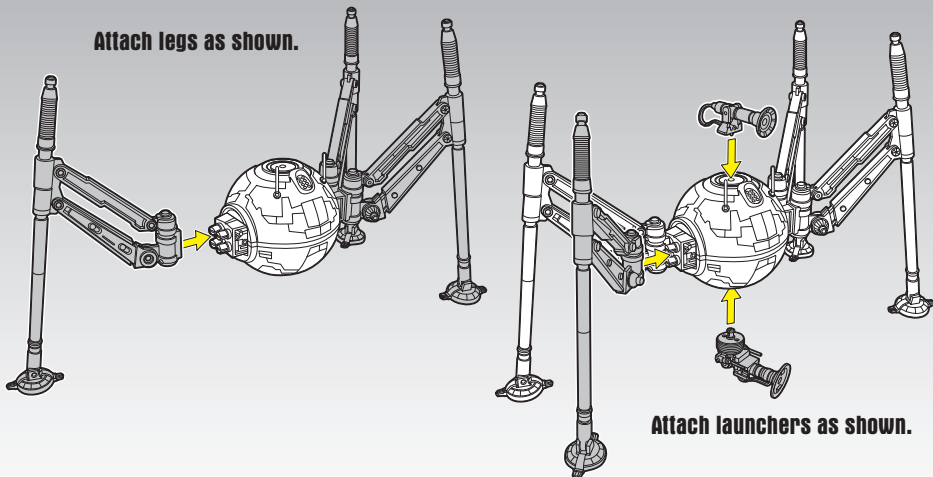

STAR WARS

CLONE WARS™

AGES 4+
87475/87870 Asst.

HOMING SPIDER DROID™

Attach legs as shown.

Attach launchers as shown.

Insert projectiles into launchers.
Press buttons to fire.

Open canopy.