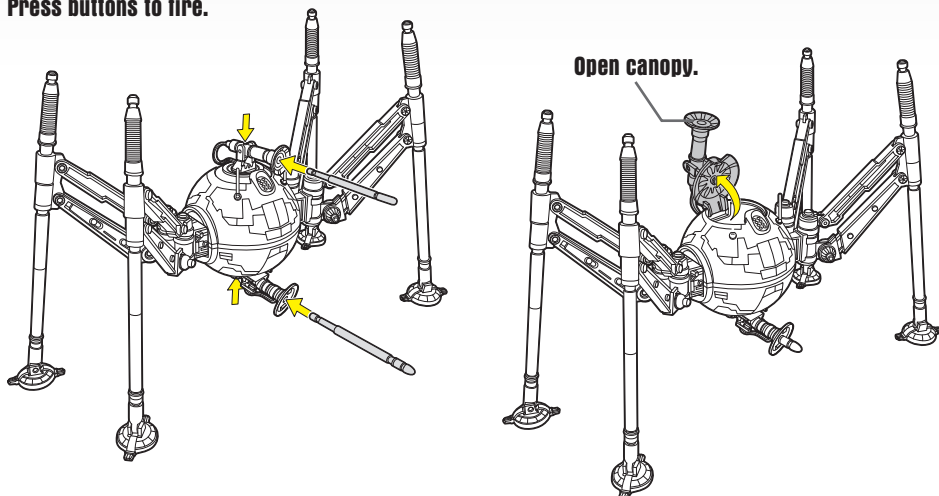

STAR WARS

CLONE WARS™

AGES 4+
87475/87870 Asst.

HOMING SPIDER DROID™

Attach legs as shown.

Attach launchers as shown.

Insert projectiles into launchers.
Press buttons to fire.

Open canopy.